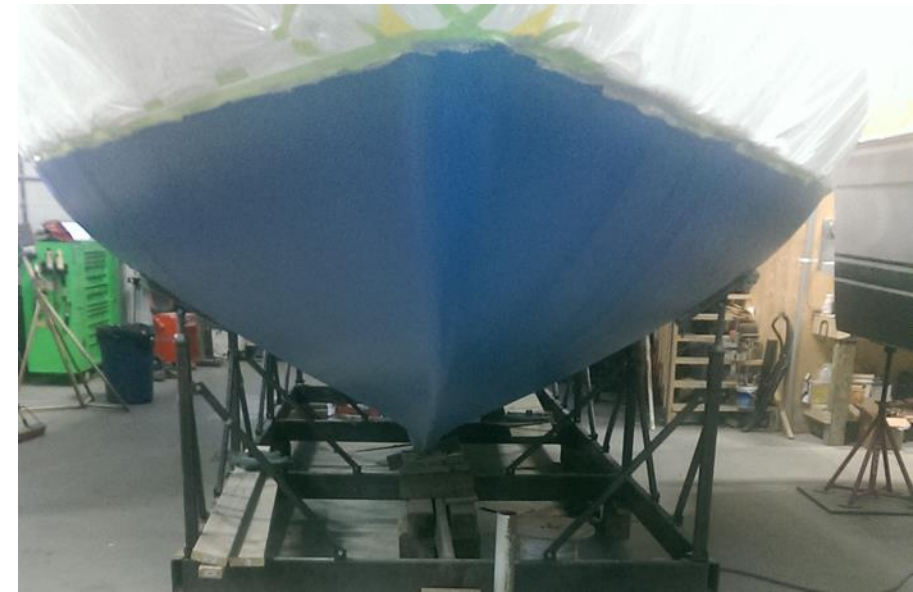

Boat Repair Portfolio

Viking 22

Hull and Deck Paint Work

Viking 22: Hull and Deck Paint Work

Deck Progress Photos

Hull Progress Photos

Viking 22

Hull and Deck Work Finished

C&C 40
Hull Repaint

Sand Blasting

Interprotect Barrier Coat

Antifoul Bottom Paint

O Day 30

Rudder Repair

Before

Cut Open

Cut Open Cross Section

Cut Out Core

Fiberglass

New Core

New Fiberglass

Microballoons

Interprotect